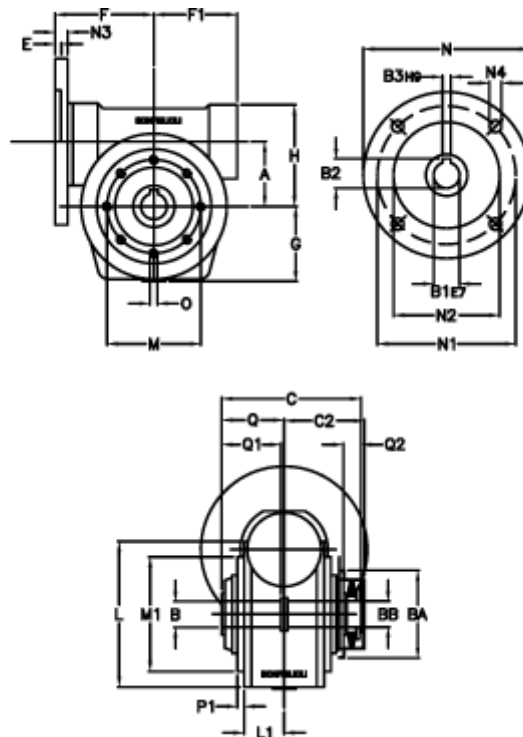

Article number: 390204902473236

Description: Worm Gear with Torque Limiter  
VF 49-L2-P-24 P80B5

## Measures

a = 49.50	C2 = 63,5	L1 = 36.8	O = M6x8
B = 25	Description = VF 49P-xx-80B14	m = 94	P1 = 2.5
B1 E7 = 19	E = 3.0	M1 = 68	Q = 51.0
B2 = 21.8	F = 70	N = 120	Q1 = 41
B3 H9 = 6	F1 = 63	N1 = 100	Q2 = 15
BA = 63	g = 56	N2 = 80	
BB H7 = 14	H = 80.0	N3 = 10.0	
C = 105	L = 107.5	N4 = 7	